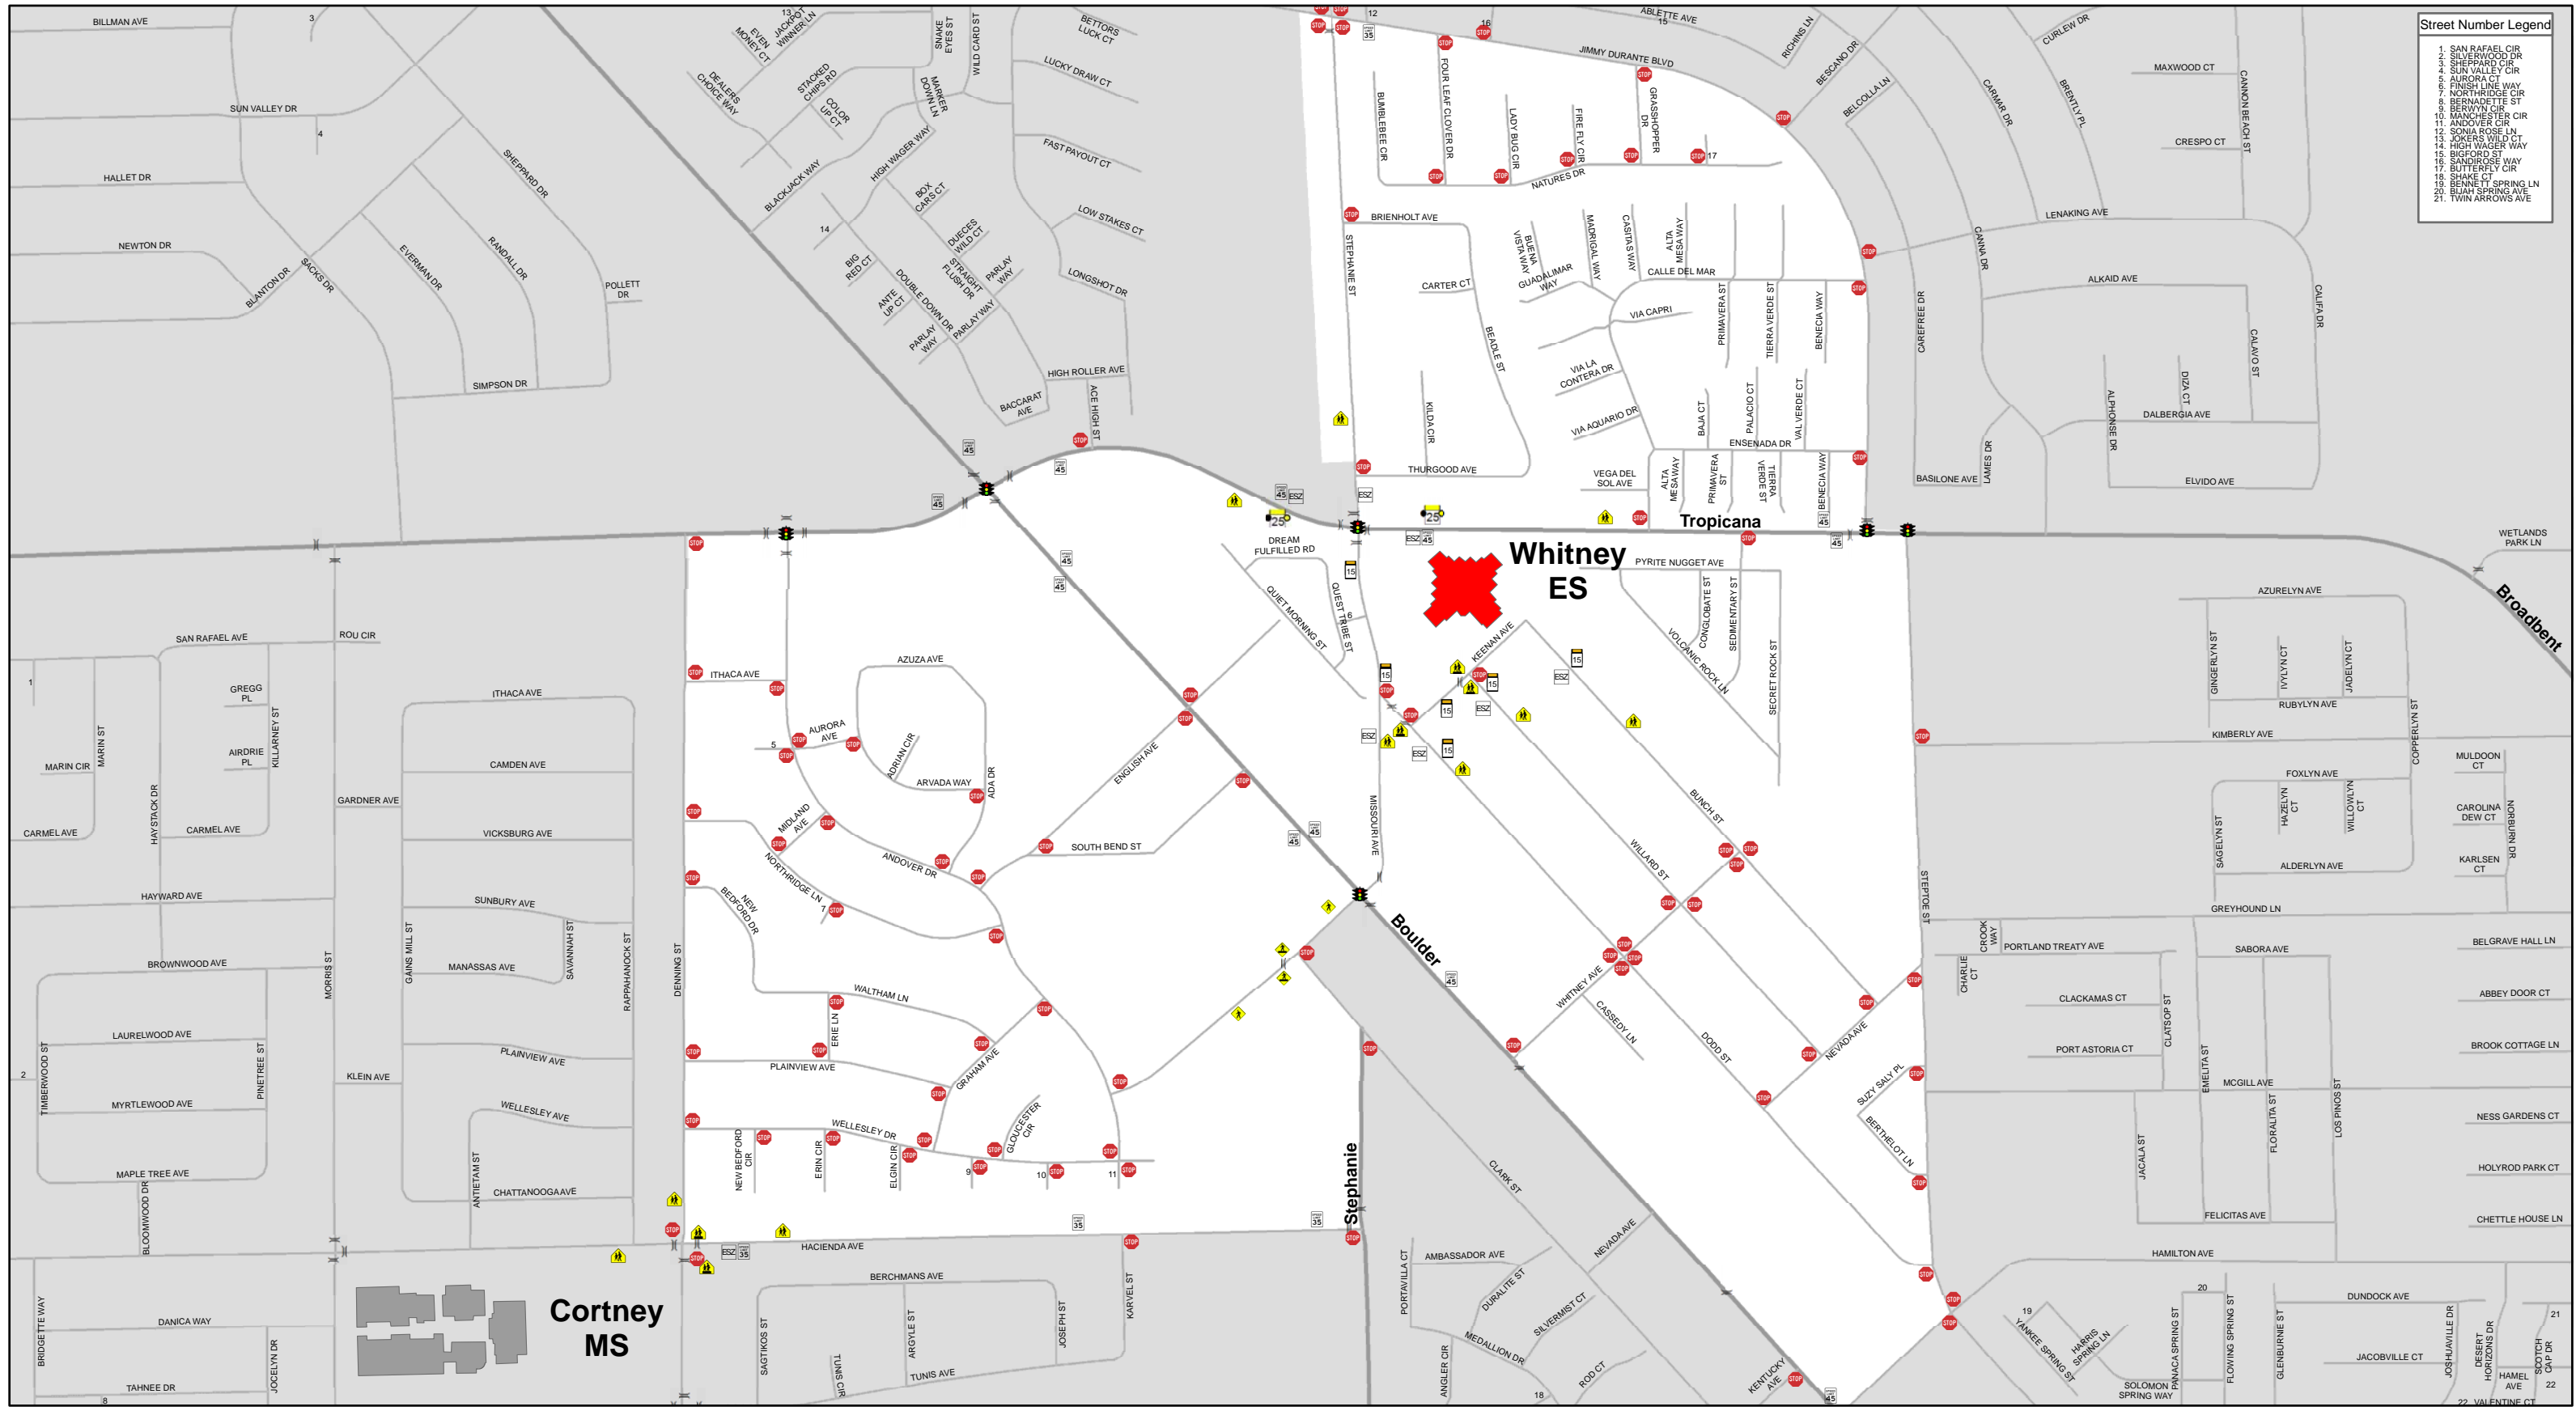

DISCLAIMER:

This map is provided to assist parents/guardians and students in the selection of a walking/bicycling route to and from school. The location of traffic control devices and roadway conditions will change, so parents/guardians must continually review the route with their child/children. This information is provided for information purposes only. Nothing herein is warranted by Clark County, and no liability is assumed by Clark County or the Clark County School District for the information provided, including but not limited to the accuracy of the data shown herein. Speed limits are 25 mph unless otherwise noted.

For more Information see <http://www.clarkcountynv.gov/depts/public_works/Pages/default.aspx>

Whitney Elementary School

Bell Times
9:10 AM - 3:21 PM

Legend

- Clark County
- Boulder City
- City of Henderson
- City of Las Vegas
- City of Mesquite
- City of North Las Vegas

2014-2015